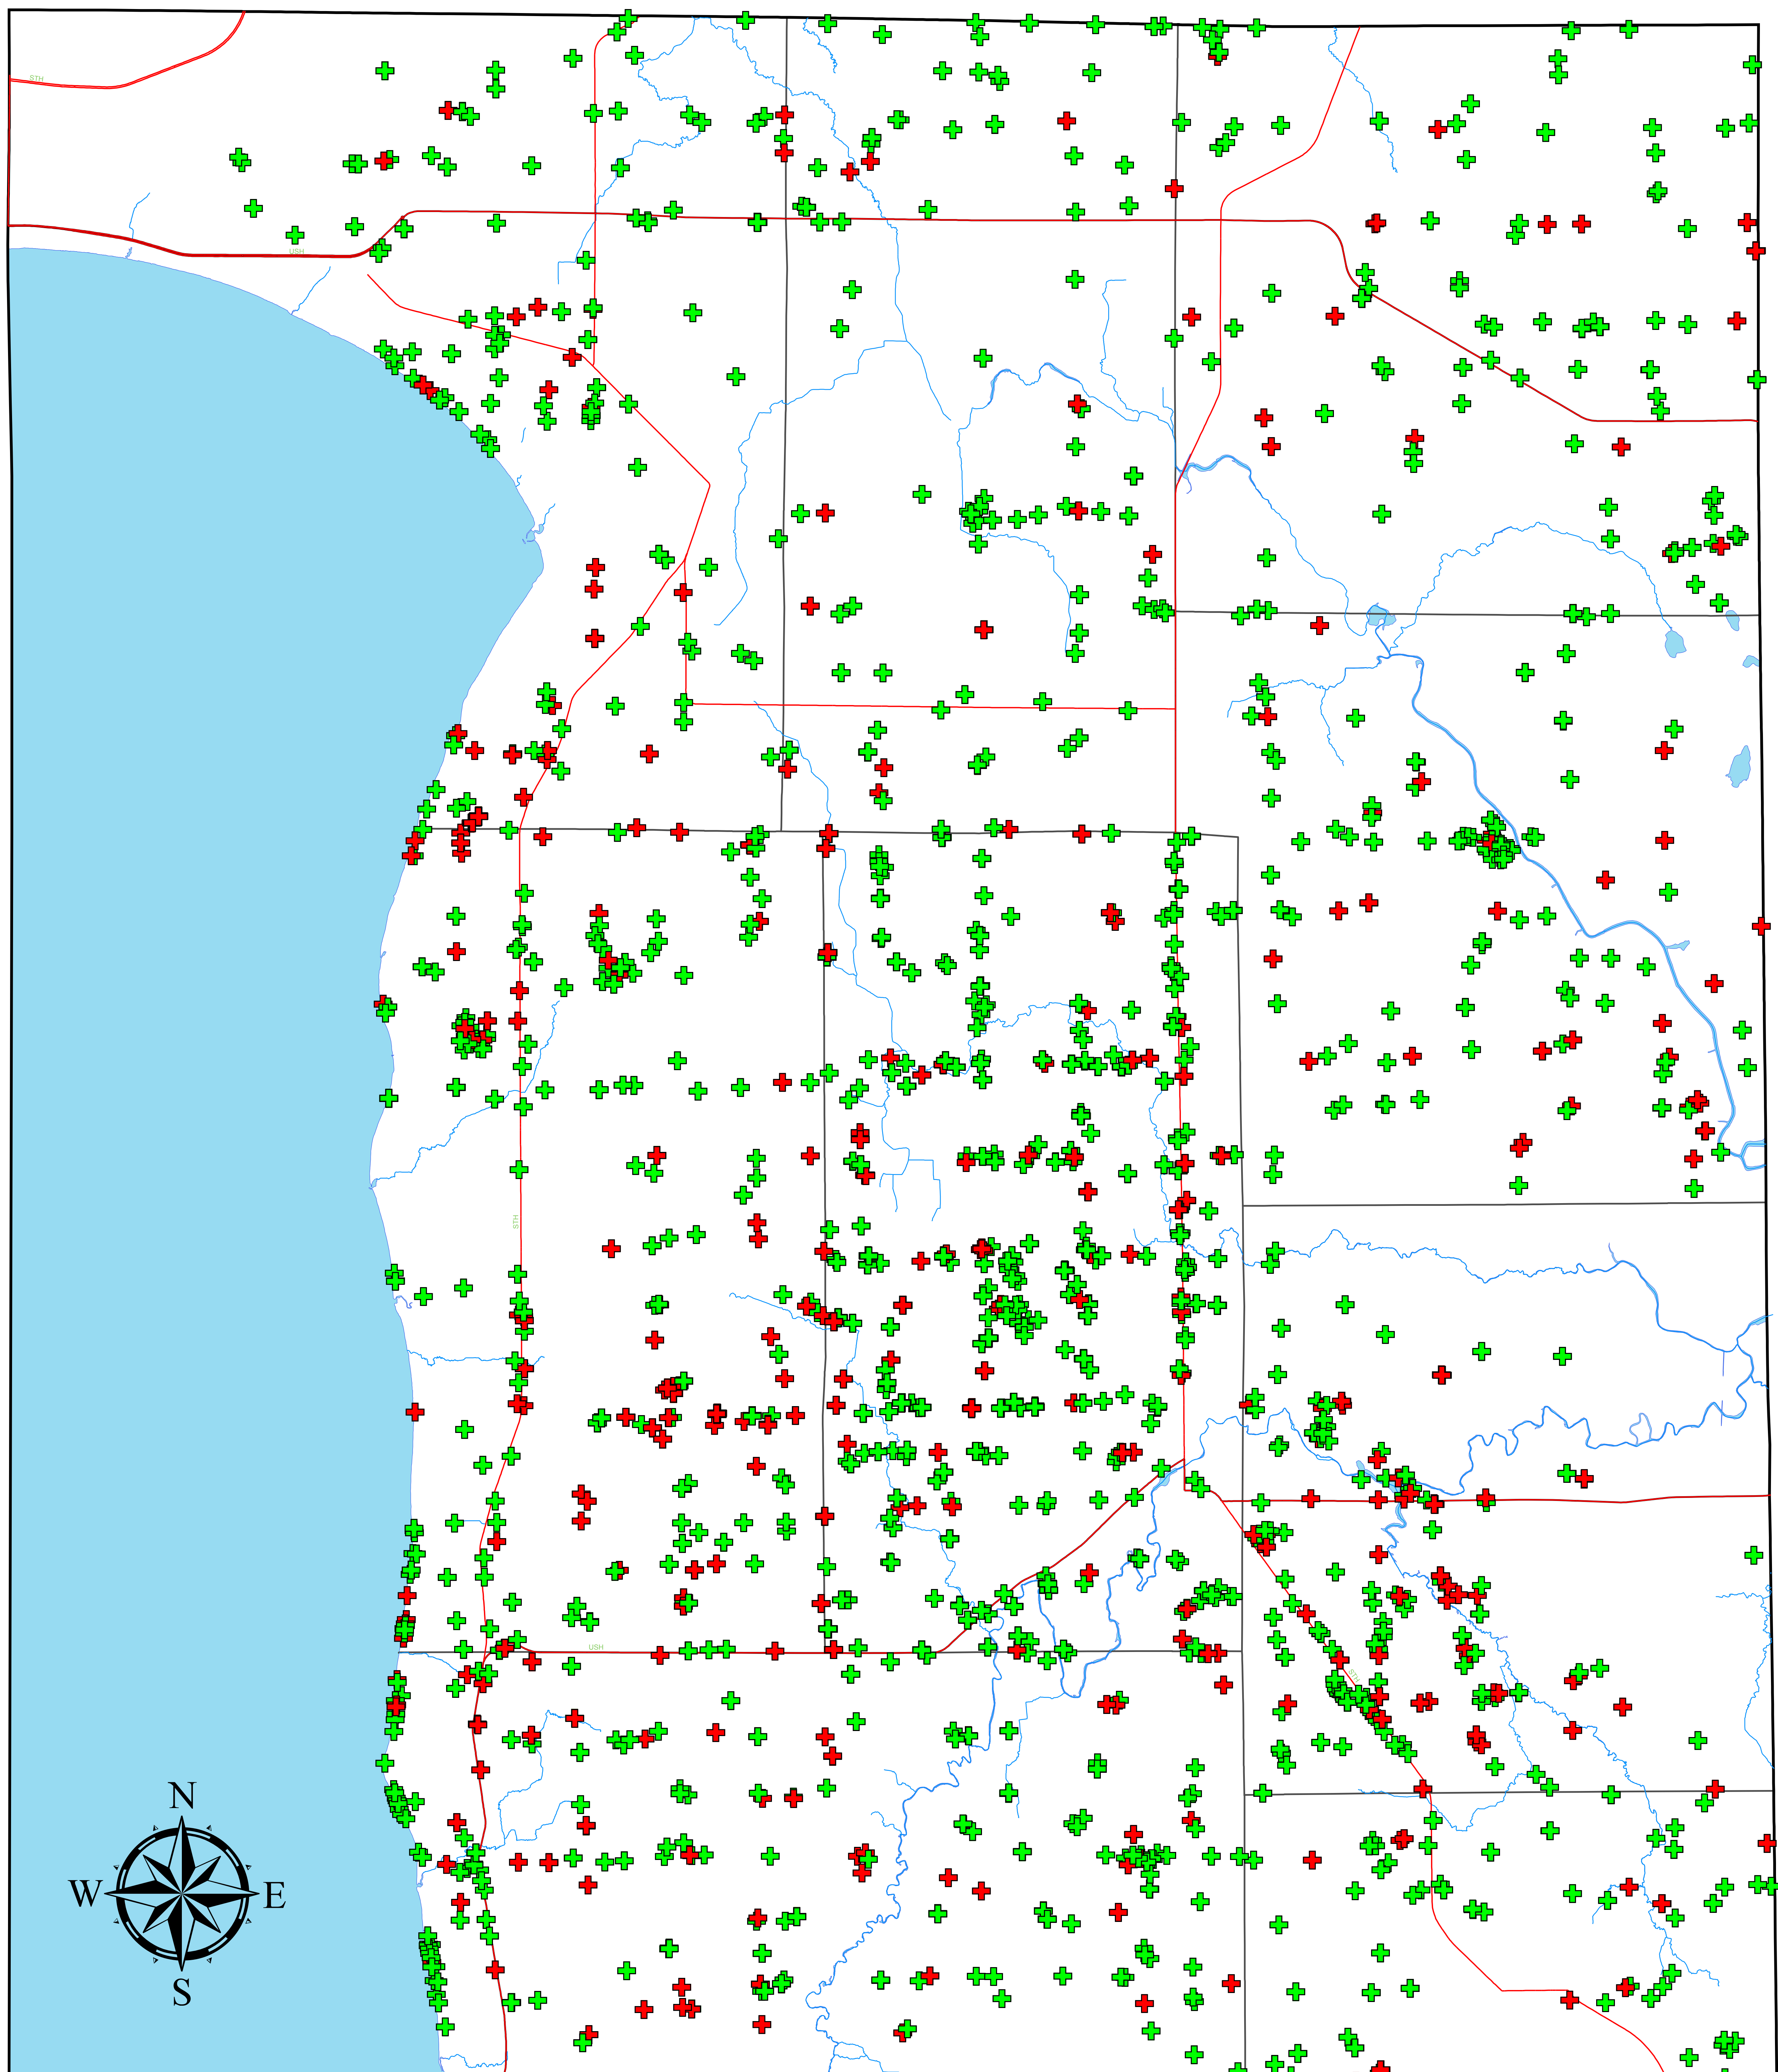

# Calumet County - Coliform Bacteria Results from Private Wells

## Bacteria

- + Negative
- + Positive

Map Created By  
RMD May 2013