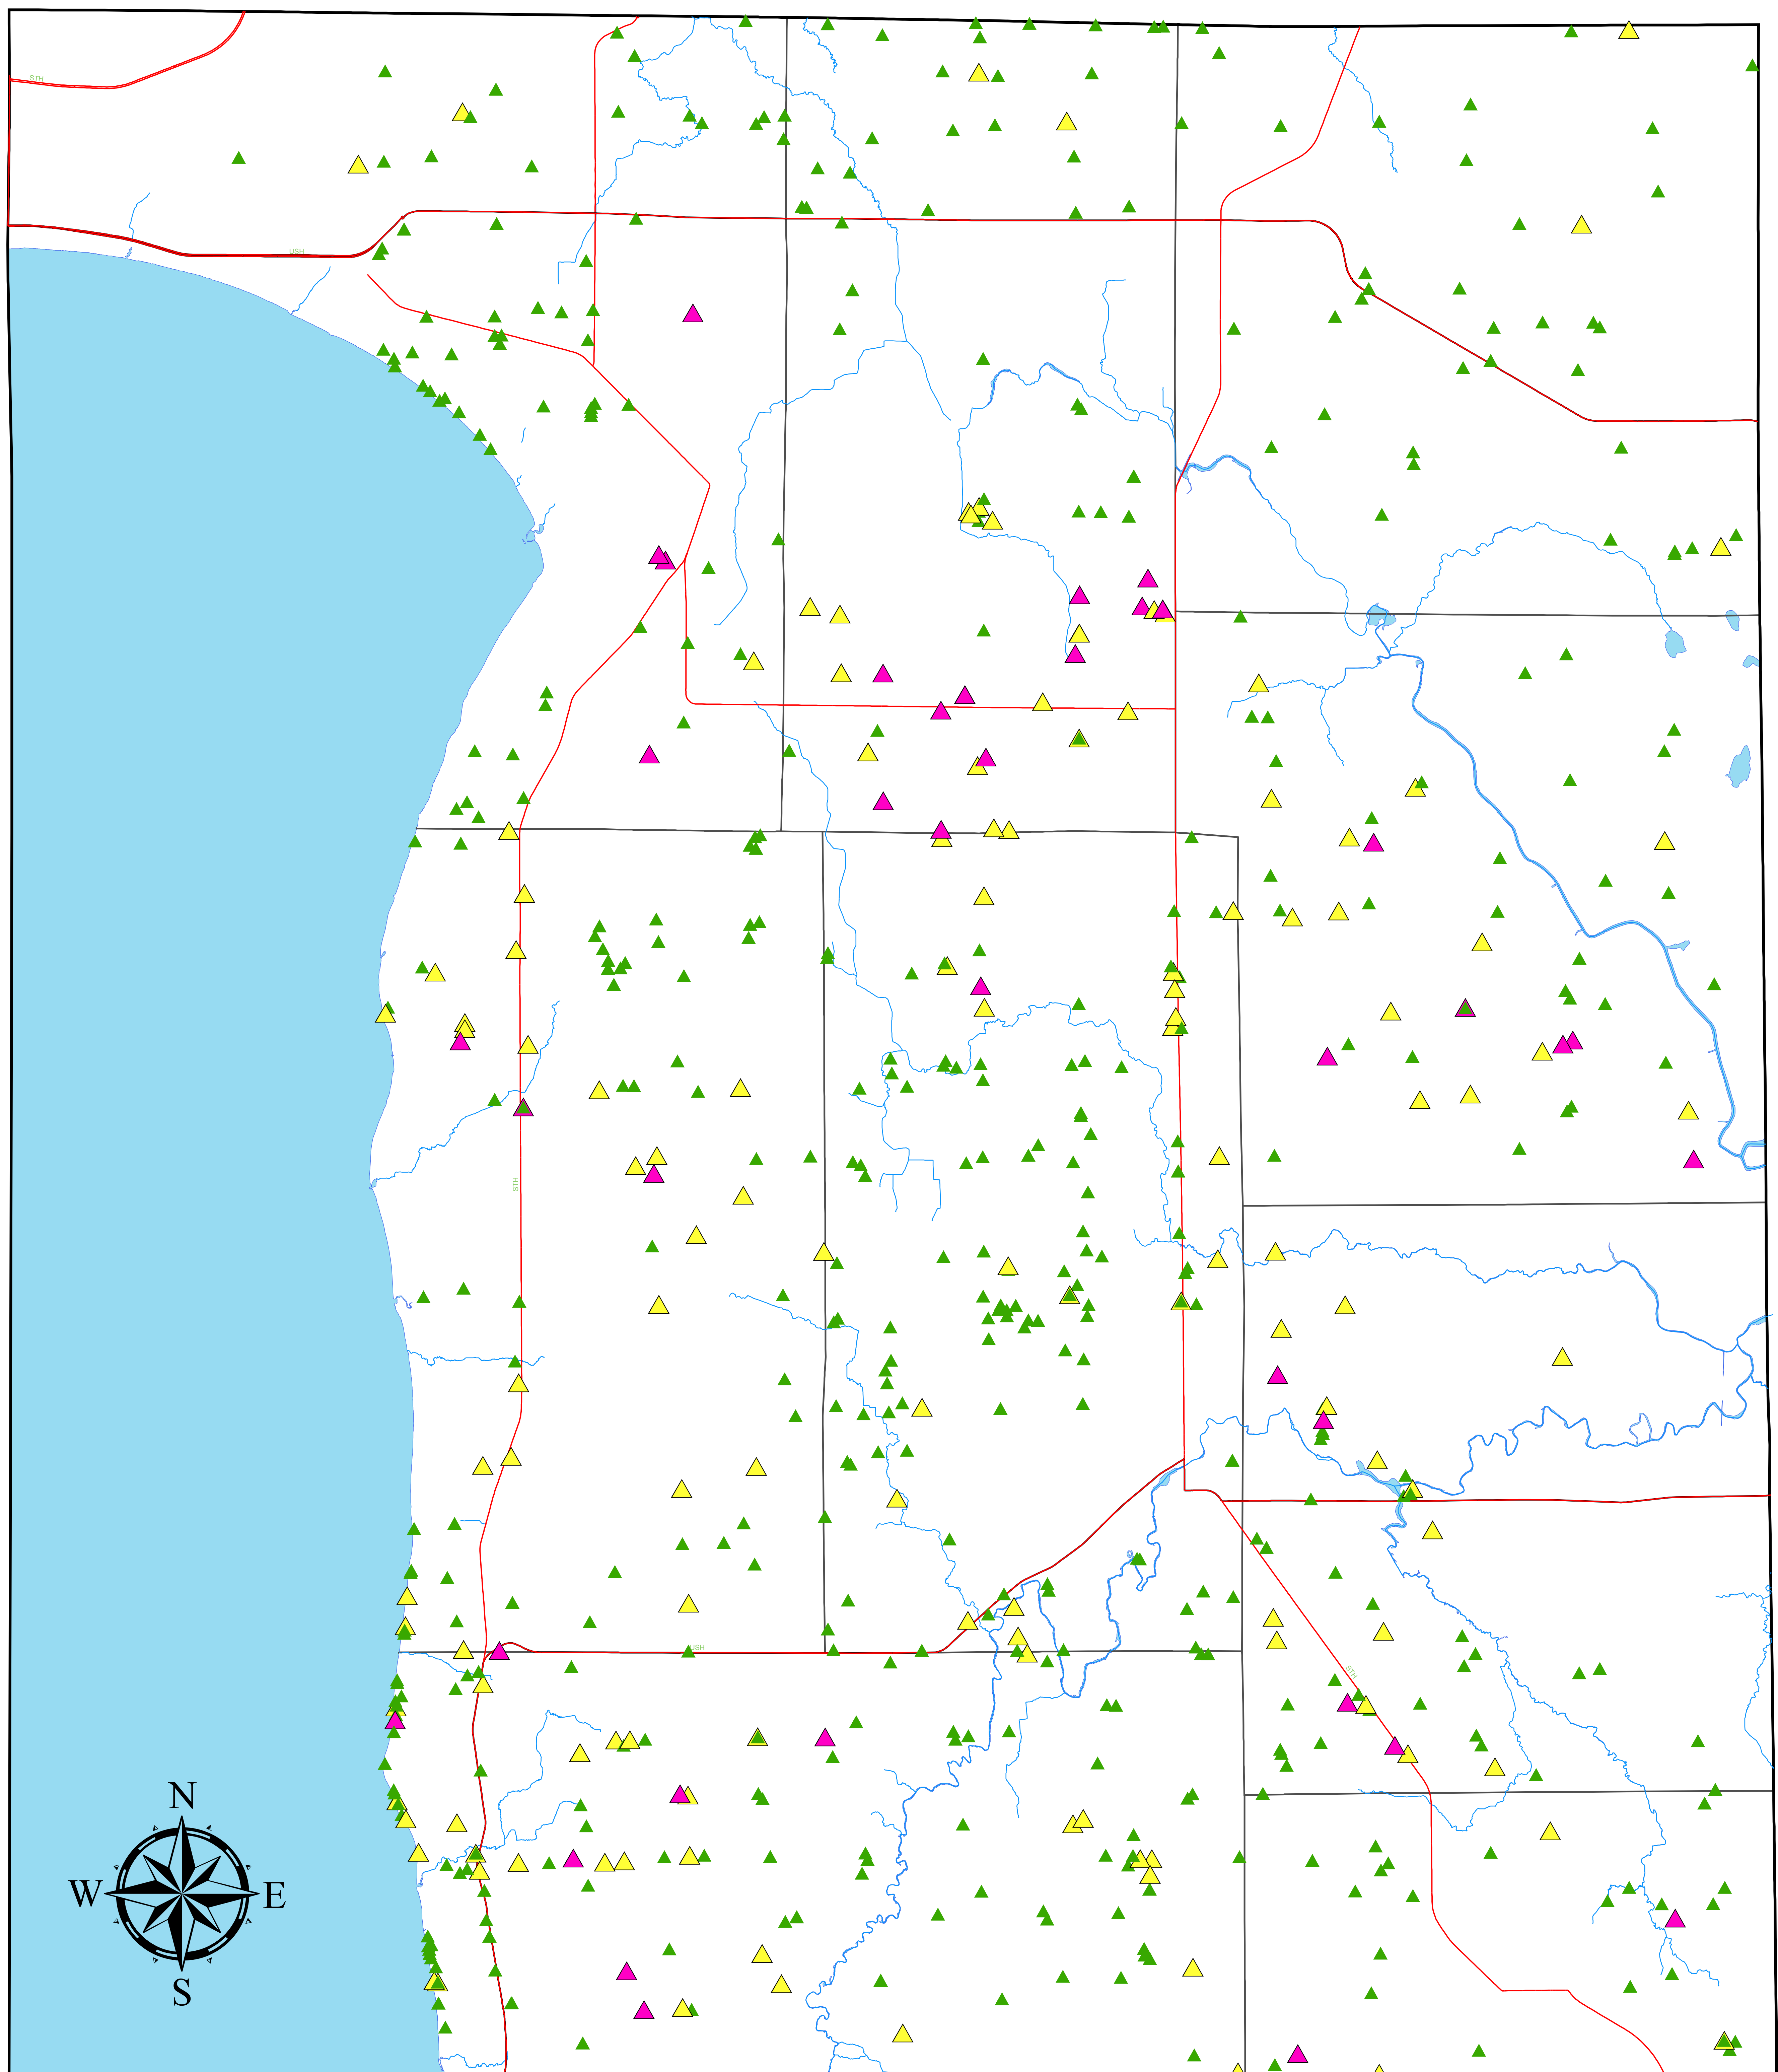

Calumet County - Arsenic Results from Private Wells

Arsenic

- ▲ No Detection
- ▲ Detection (4 ppb - 9 ppb)
- ▲ Unsafe (> 10 ppb)

Map Created By
RMD May 2013